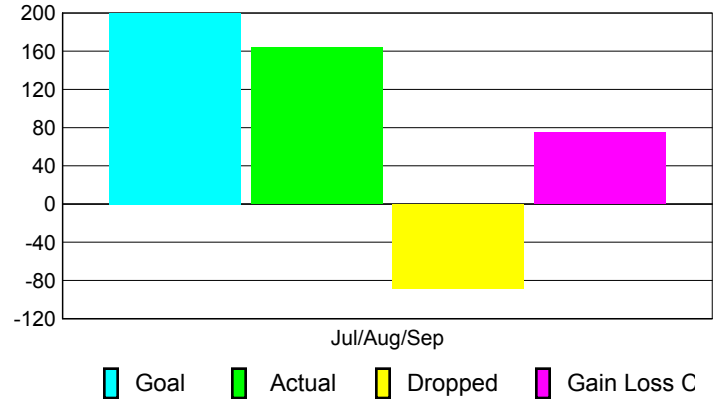

### YTD Status Quo Clubs 2010-2011

Status Quo Clubs Compared to Status Quo Members

## MEMBERSHIP

Membership Results  
2010-2011

Membership  
2009-2010

Month	Net Memb Goal	Actual New Memb	Actual Dropped Memb	Gain/Loss of Memb	Gain/Loss of Memb
Jul/Aug/Sep	200	164	-89	75	84
<b>Totals</b>	<b>200</b>	<b>164</b>	<b>-89</b>	<b>75</b>	<b>84</b>

### Membership Results 2010-2011

Goal, New, Dropped, Gain/Loss

### Comparison of Membership Gain/Loss

Current Year Compared to the Previous Year